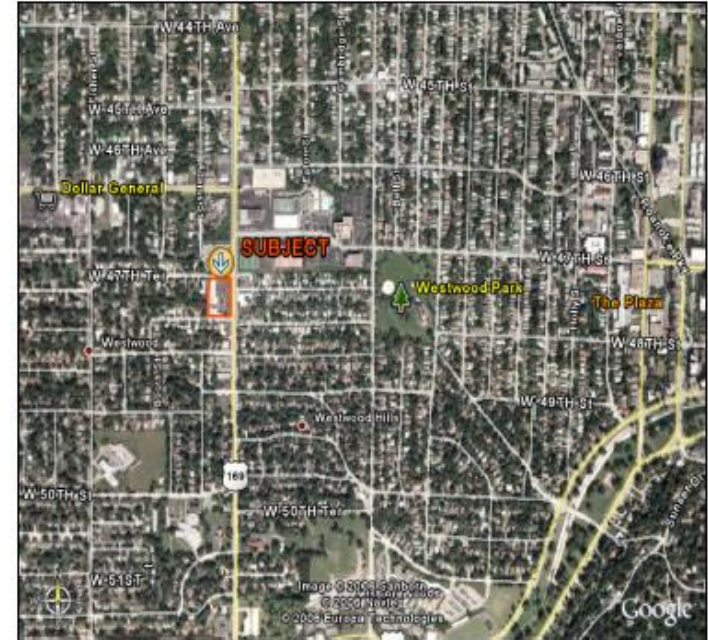

WESTWOOD VILLAGE

4722-4748 Rainbow
Westwood, Kansas

Located off Rainbow Boulevard, just north of Shawnee Mission Parkway and one mile south of the KU Medical Center. This retail shopping center has exceptionally high traffic volume and quick access to The Plaza and Downtown Kansas City.