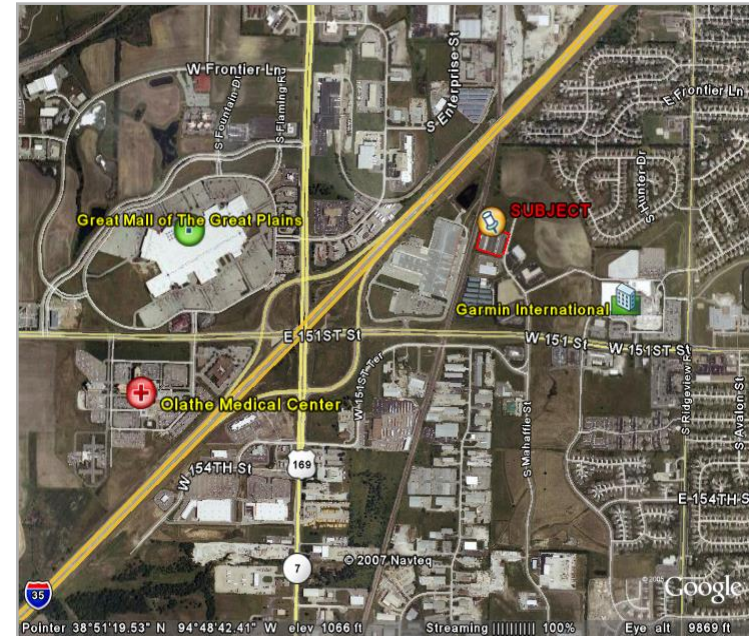

MAHAFFIE WAREHOUSE

1445- 1485 South Mahaffie Circle

Olathe, Kansas

Located just north of 151st Street and Mahaffie Street on South Mahaffie Circle, adjacent to Garmin Headquarters.

DEMOGRAPHICS	
	5 Mile Radius
2006 Estimated Population	115,399
2006 Households	40,382
2006 EST. Avg.. HH Income	\$86,900