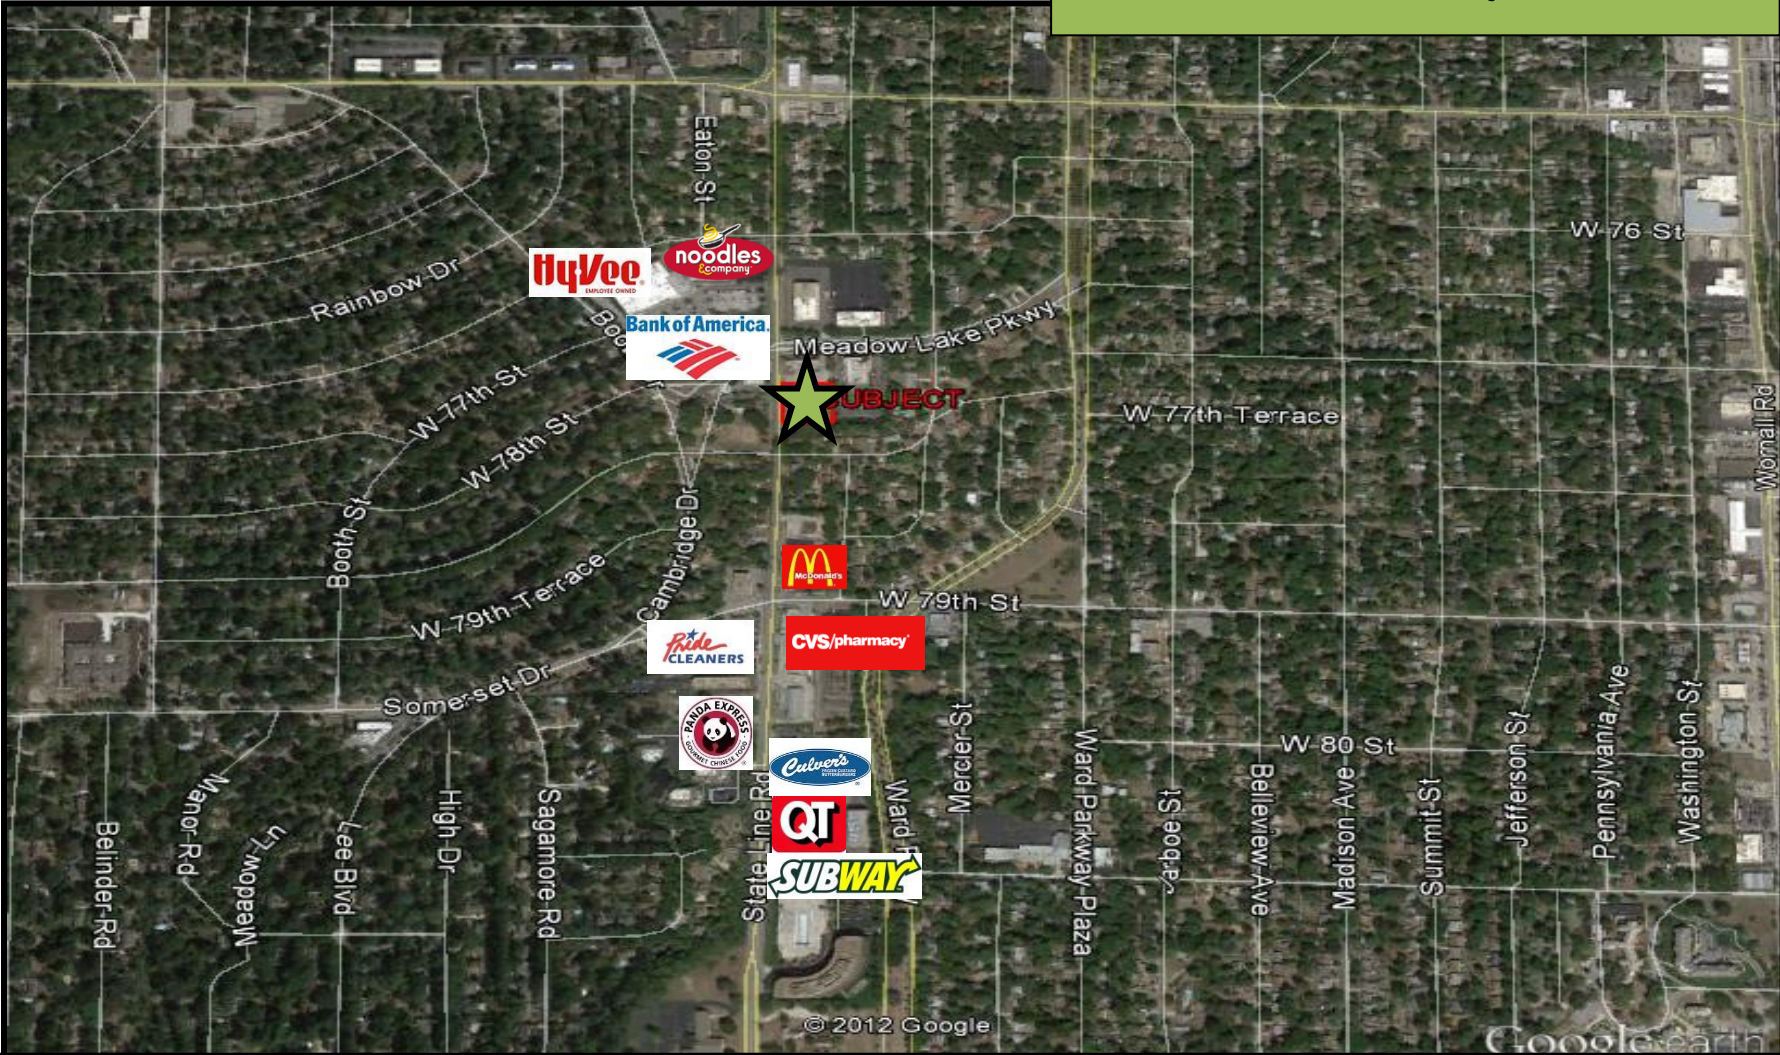

7711 – 7719 State Line Road
Kansas City, MO 64114

7611 State Line Road, Suite 317
Kansas City, MO 64114
Phone: (816) 444-0900