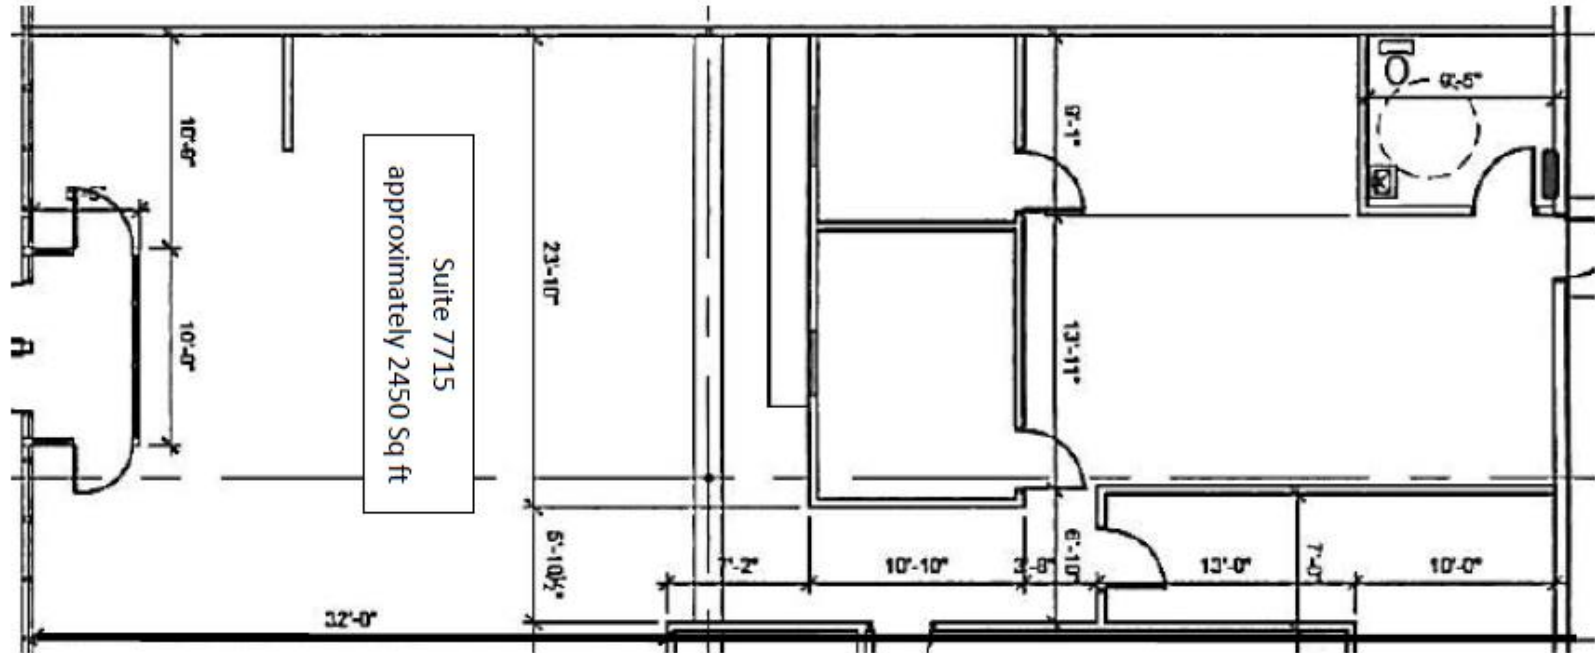

7711 – 7719 State Line Road
Kansas City, MO 64114

7611 State Line Road, Suite 317
Kansas City, MO 64114
Phone: (816) 444-0900