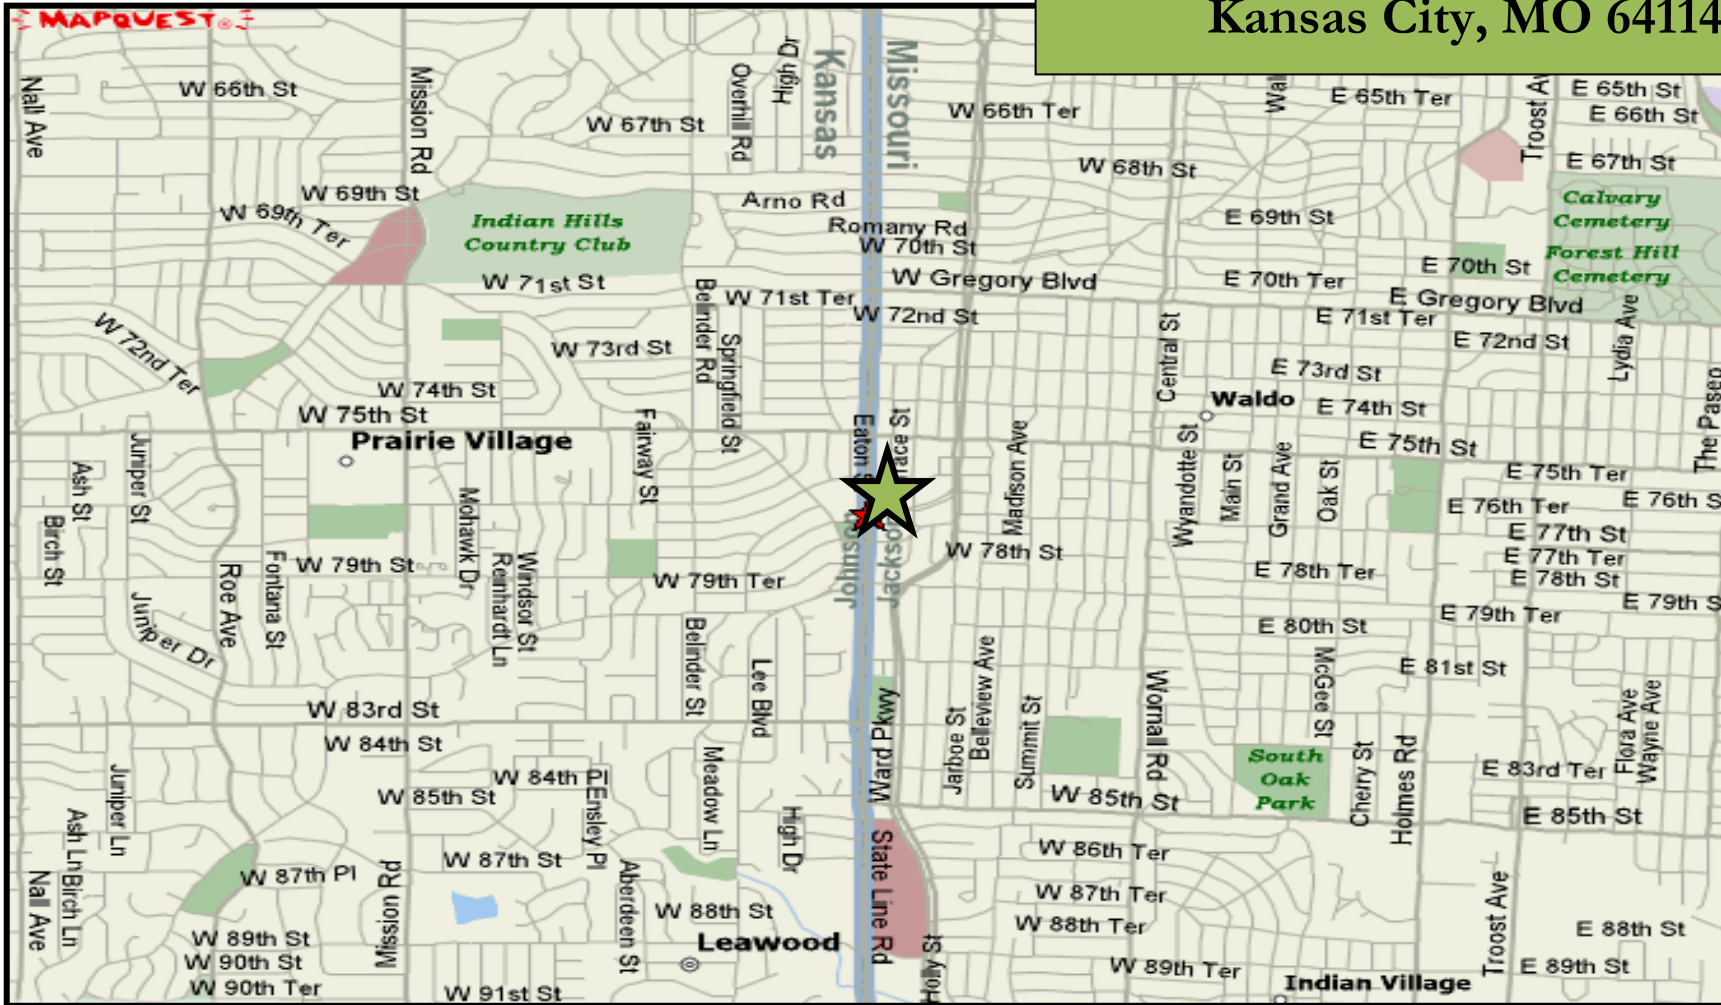

7711 – 7719 State Line Road
Kansas City, MO 64114

7611 State Line Road, Suite 317
Kansas City, MO 64114
Phone: (816) 444-0900